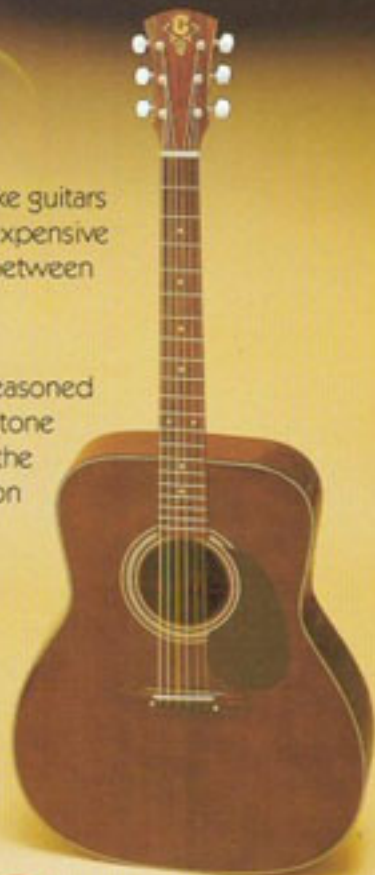

Send for free catalog

A division of C. G. Conn, Ltd. • 616 Enterprise Drive, Oak Brook, Ill. 60521

C Series
by CONN